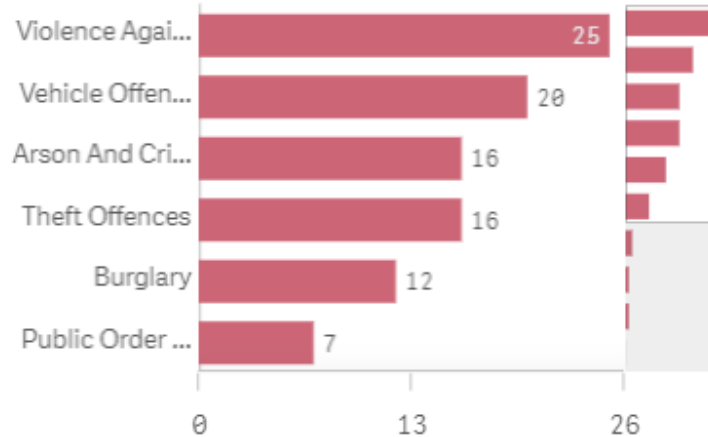

Devizes CPT

	Number of Crimes	Change (number)	Change (%)
Total	50	-4	-7.4%
Prejudice – Racial	37	2	5.7%
Prejudice – Sexual orientation	11	1	10.0%
Prejudice - Disability	2	-7	-77.8%
Prejudice - Religion	2	2	0.0%
Prejudice - Transgender	1	1	0.0%

Year on year comparison February 2022 to February 2023 (note: an individual crime can be tagged with more than one prejudice type e.g. sexual orientation & transgender)

July and August stats- Pewsey

Number of Crimes

100

Number of Incidents

81

Crimes by Crime Group

Click a bar to drill down

Incidents by Incident Group

Click a bar to drill down

- 100 crimes reported to Police stemming from 81 incidents
- Crime levels remain stable- violence offences include private space violence
- Continued reports of theft within the area
- A spike was noted in theft from vehicles- including one night where a number of vehicles were entered- items taken including wallets and sat nav's.