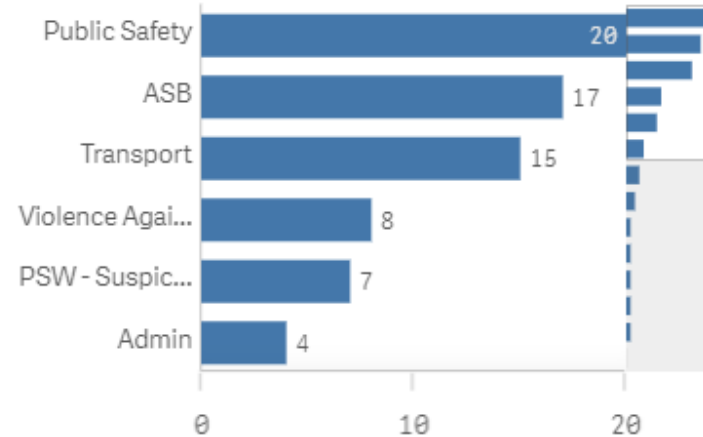

100

Number of Incidents

81

Crimes by Crime Group

Click a bar to drill down

Incidents by Incident Group

Click a bar to drill down

- 100 crimes reported to Police stemming from 81 incidents
- Crime levels remain stable- violence offences include private space violence
- Continued reports of theft within the area
- A spike was noted in theft from vehicles- including one night where a number of vehicles were entered- items taken including wallets and sat nav's.