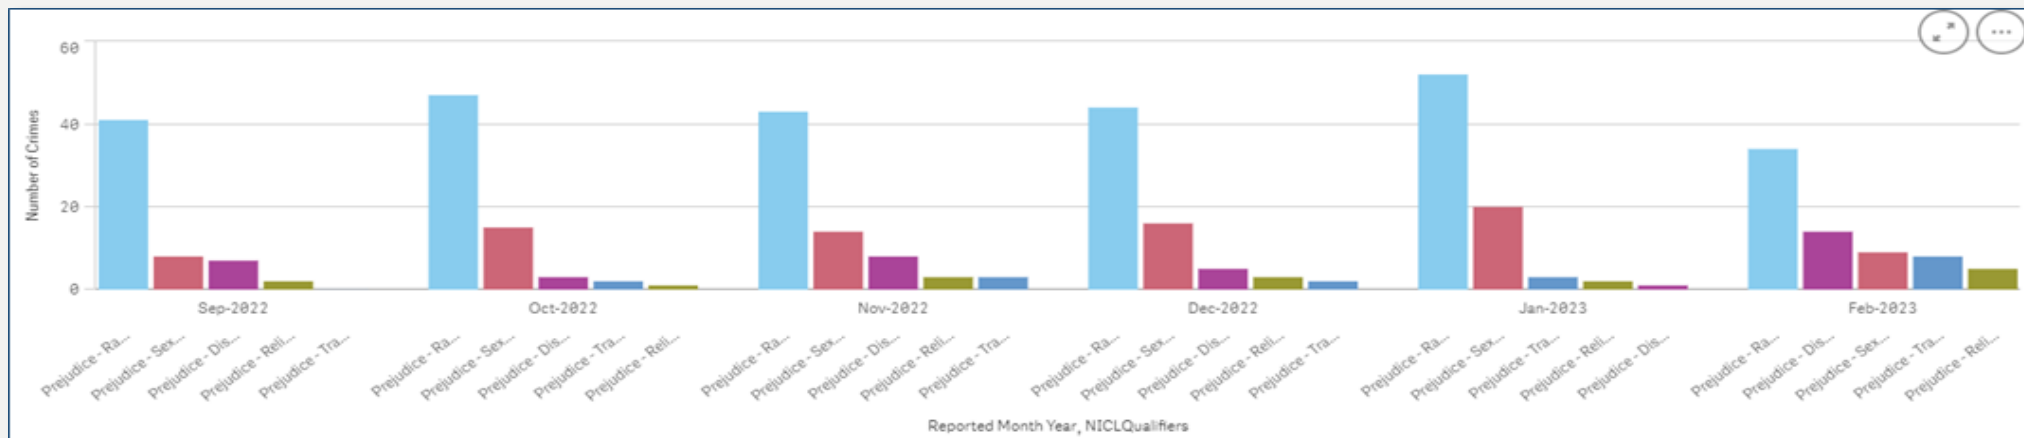

Performance – Hate Crime Overview

Force

Monthly hate crime volumes remain within nominal bounds with no exception. Year on year trend data is reporting increases in Transgender and Sexual Orientation related hate which follows National trends.

Data from the victim satisfaction survey reports that Hate Crime victims have an 84.5% overall satisfaction rate with the service they receive from Wiltshire Police.

Force Hate Crime (6 months to February 2023)

Devizes CPT

	Number of Crimes	Change (number)	Change (%)
Total	50	-4	-7.4%
Prejudice – Racial	37	2	5.7%
Prejudice – Sexual orientation	11	1	10.0%
Prejudice - Disability	2	-7	-77.8%
Prejudice - Religion	2	2	0.0%
Prejudice - Transgender	1	1	0.0%

Year on year comparison February 2022 to February 2023 (note: an individual crime can be tagged with more than one prejudice type e.g. sexual orientation & transgender)