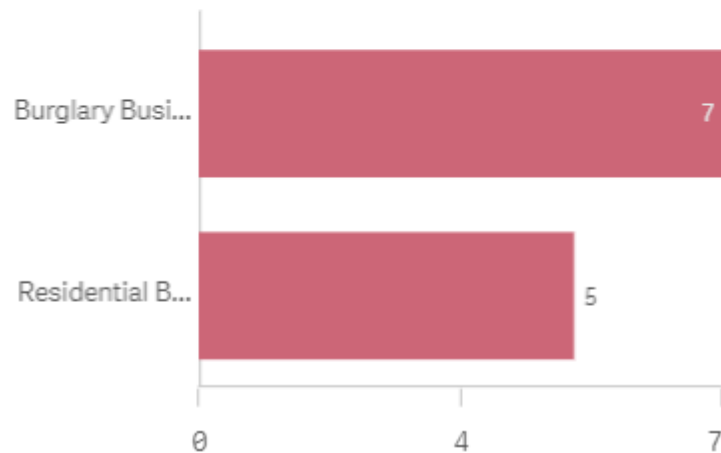

Number of Crimes

12

Crimes by Crime Group

Click a bar to drill down

CSEO Activity Dashboard

Outcomes are dependent on previous convictions and history

301.00
Sum of Speed awareness ...

55.00
Sum of Fine & Points